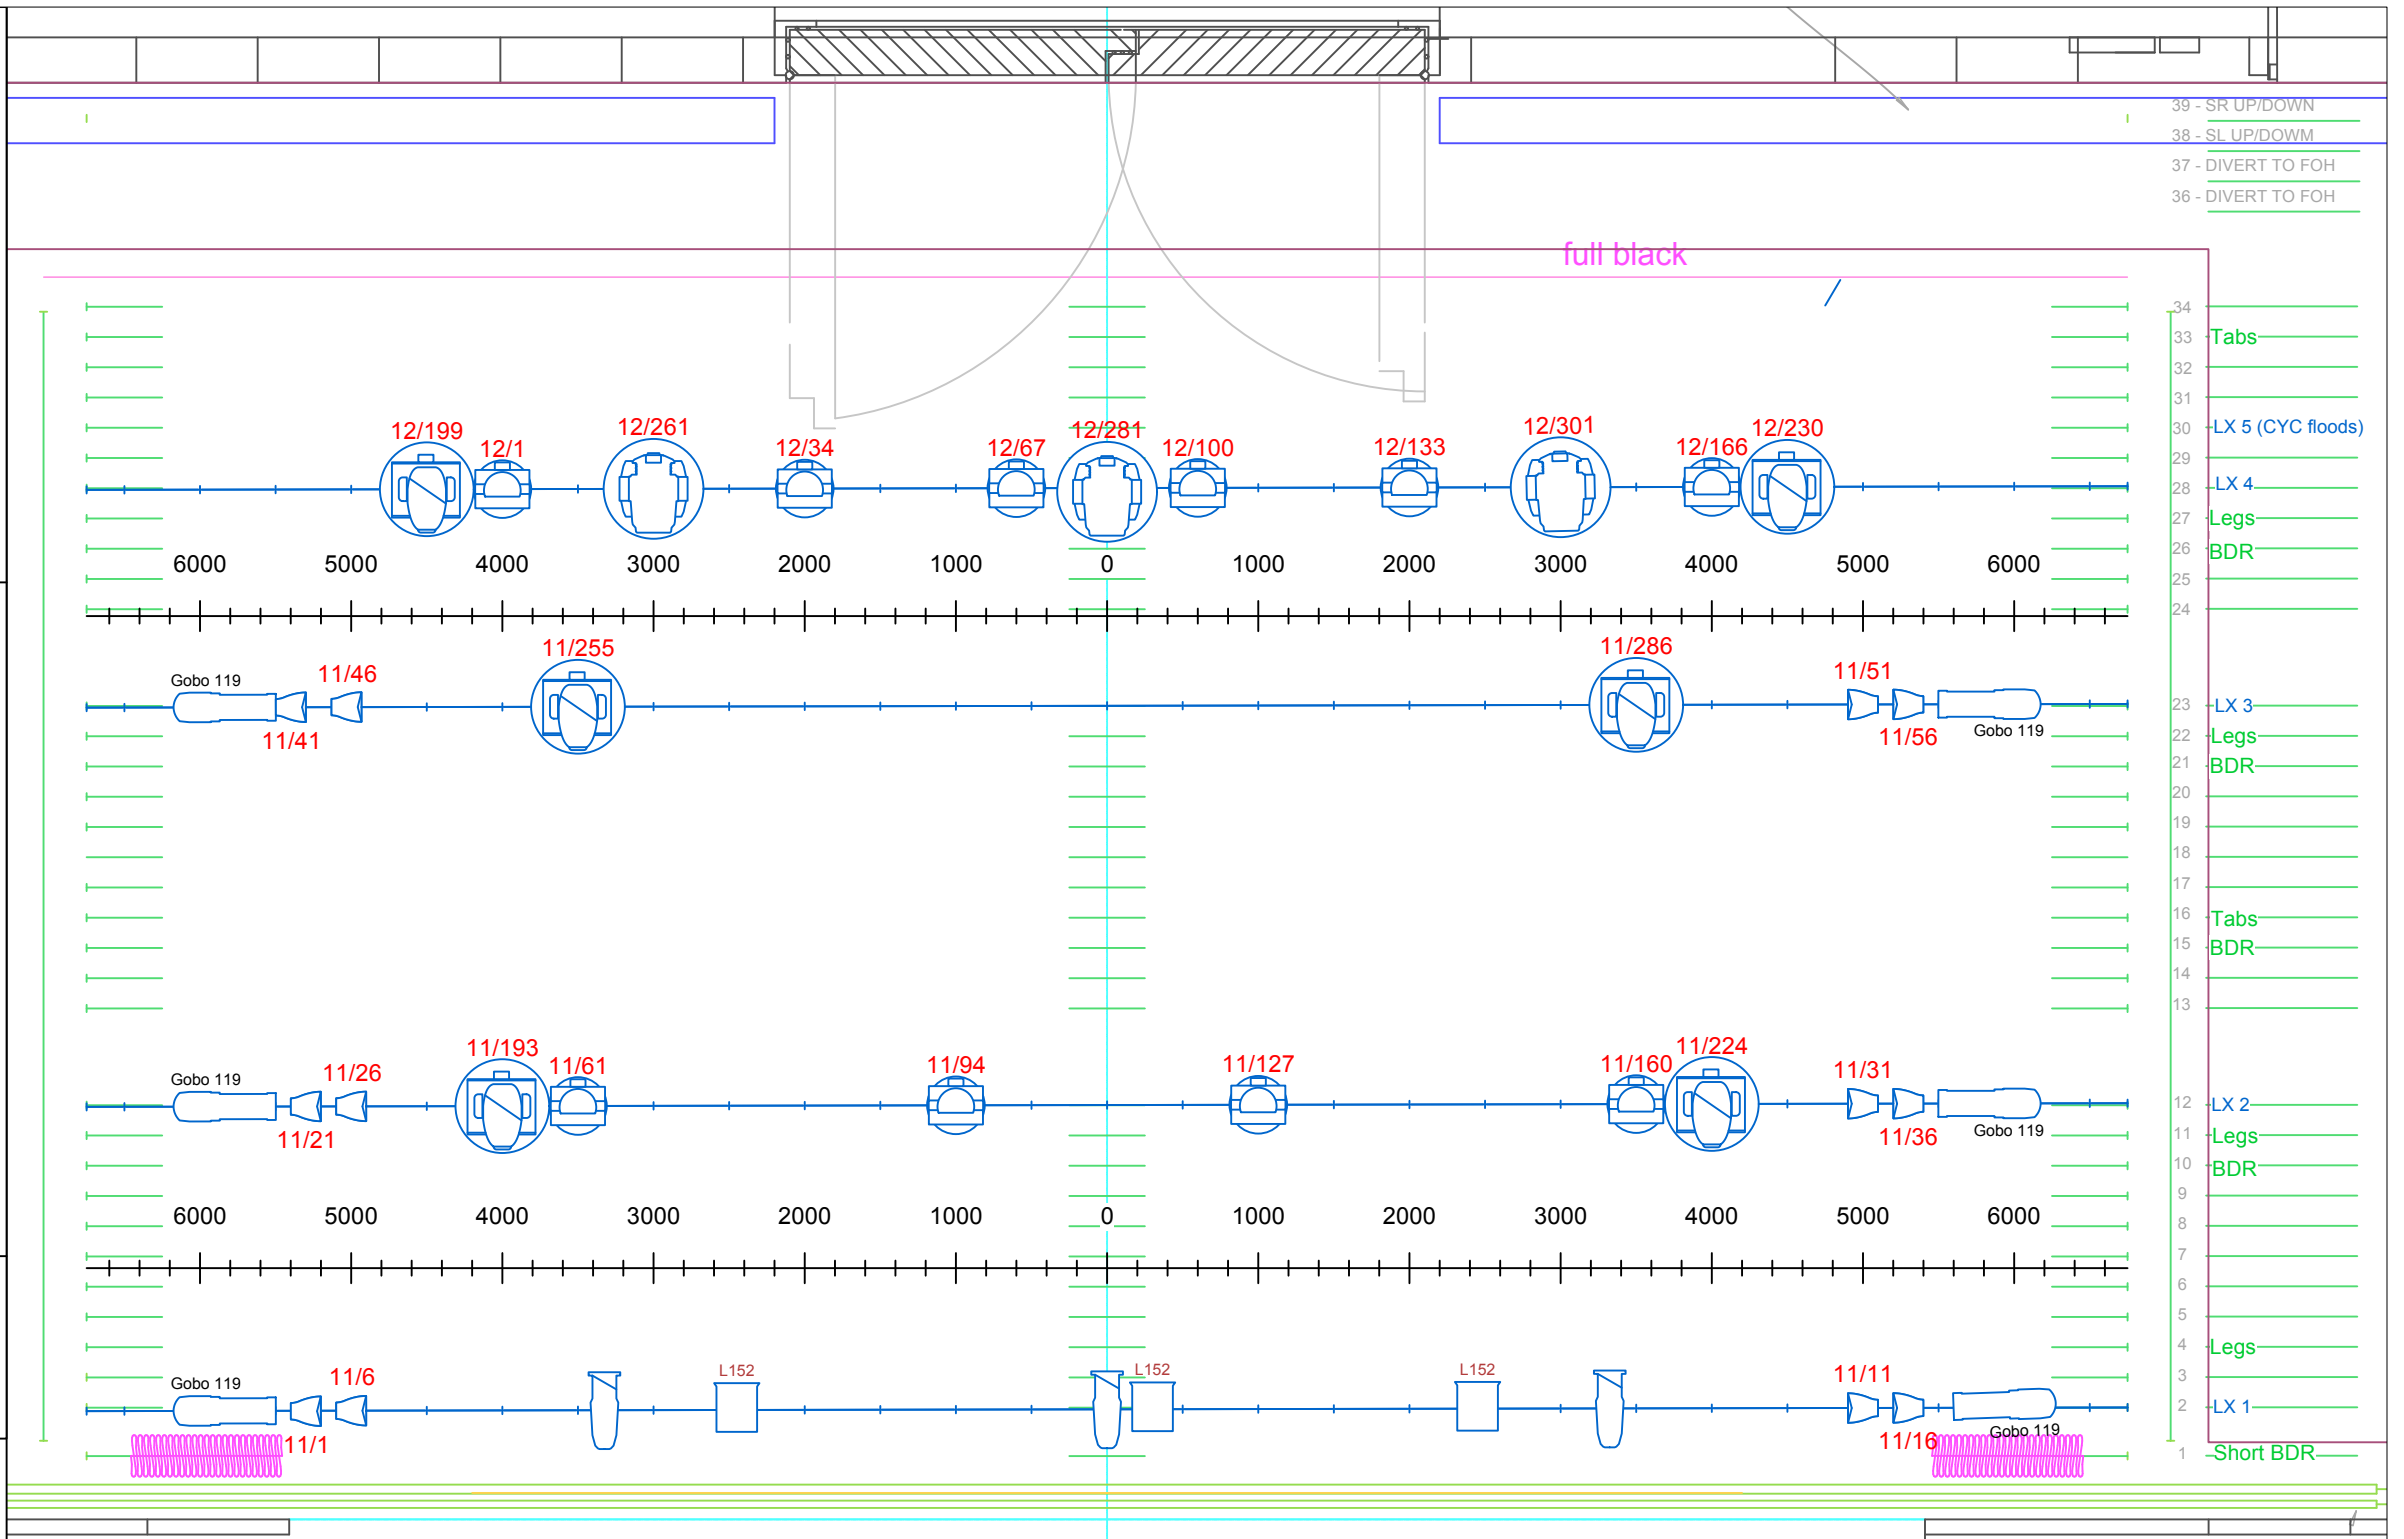

# Symbol Key

## Generics

-  Strand Cantata F 3
-  Selecon SPX 15-35deg 6
-  Strand SL 15/32 Zoom 3

## intelligent fixtures

-  Chauvet Rogue R2 Wash 10
-  ETC ColorSource PAR Wide Oval 12
-  Martin MAC 700 Profile 6
-  Martin MAC TW1 3

Color	Size	Count
 L152	185mm	3
Gobo R119		

Unit	manufacturer	model	mode
LED battery uplighters R2	chauvet	freedom flex H4 IP	12ch
LED cyc flood	chauvet	rogue R2 wash	33ch
LED ETC par (quays)	ETC Fixtures	colorsource Cyc	5ch
LED ETC par (studio)	ETC Fixtures	colorsource PAR DB	5ch
lustrs (lyric)	ETC Fixtures	colorsource PAR	5ch
lustrs (Quays /studio)	ETC Fixtures	S4 LED S2 Tungs	HSIC StrFan+7
700s	Martin	S4 LED S2 Lustr	HSIC StrFan+7
TW1s	Martin	Mac 700 profile	extended
sunnstrip	showtec	TW1 80V	extended
unique hazer	look solutions	sunstrip active	10ch or 10ch MC
VL	varilite	unique 2 or 2.1	unique 2 or 2.1
		VL1000	TSD+external dimmer)