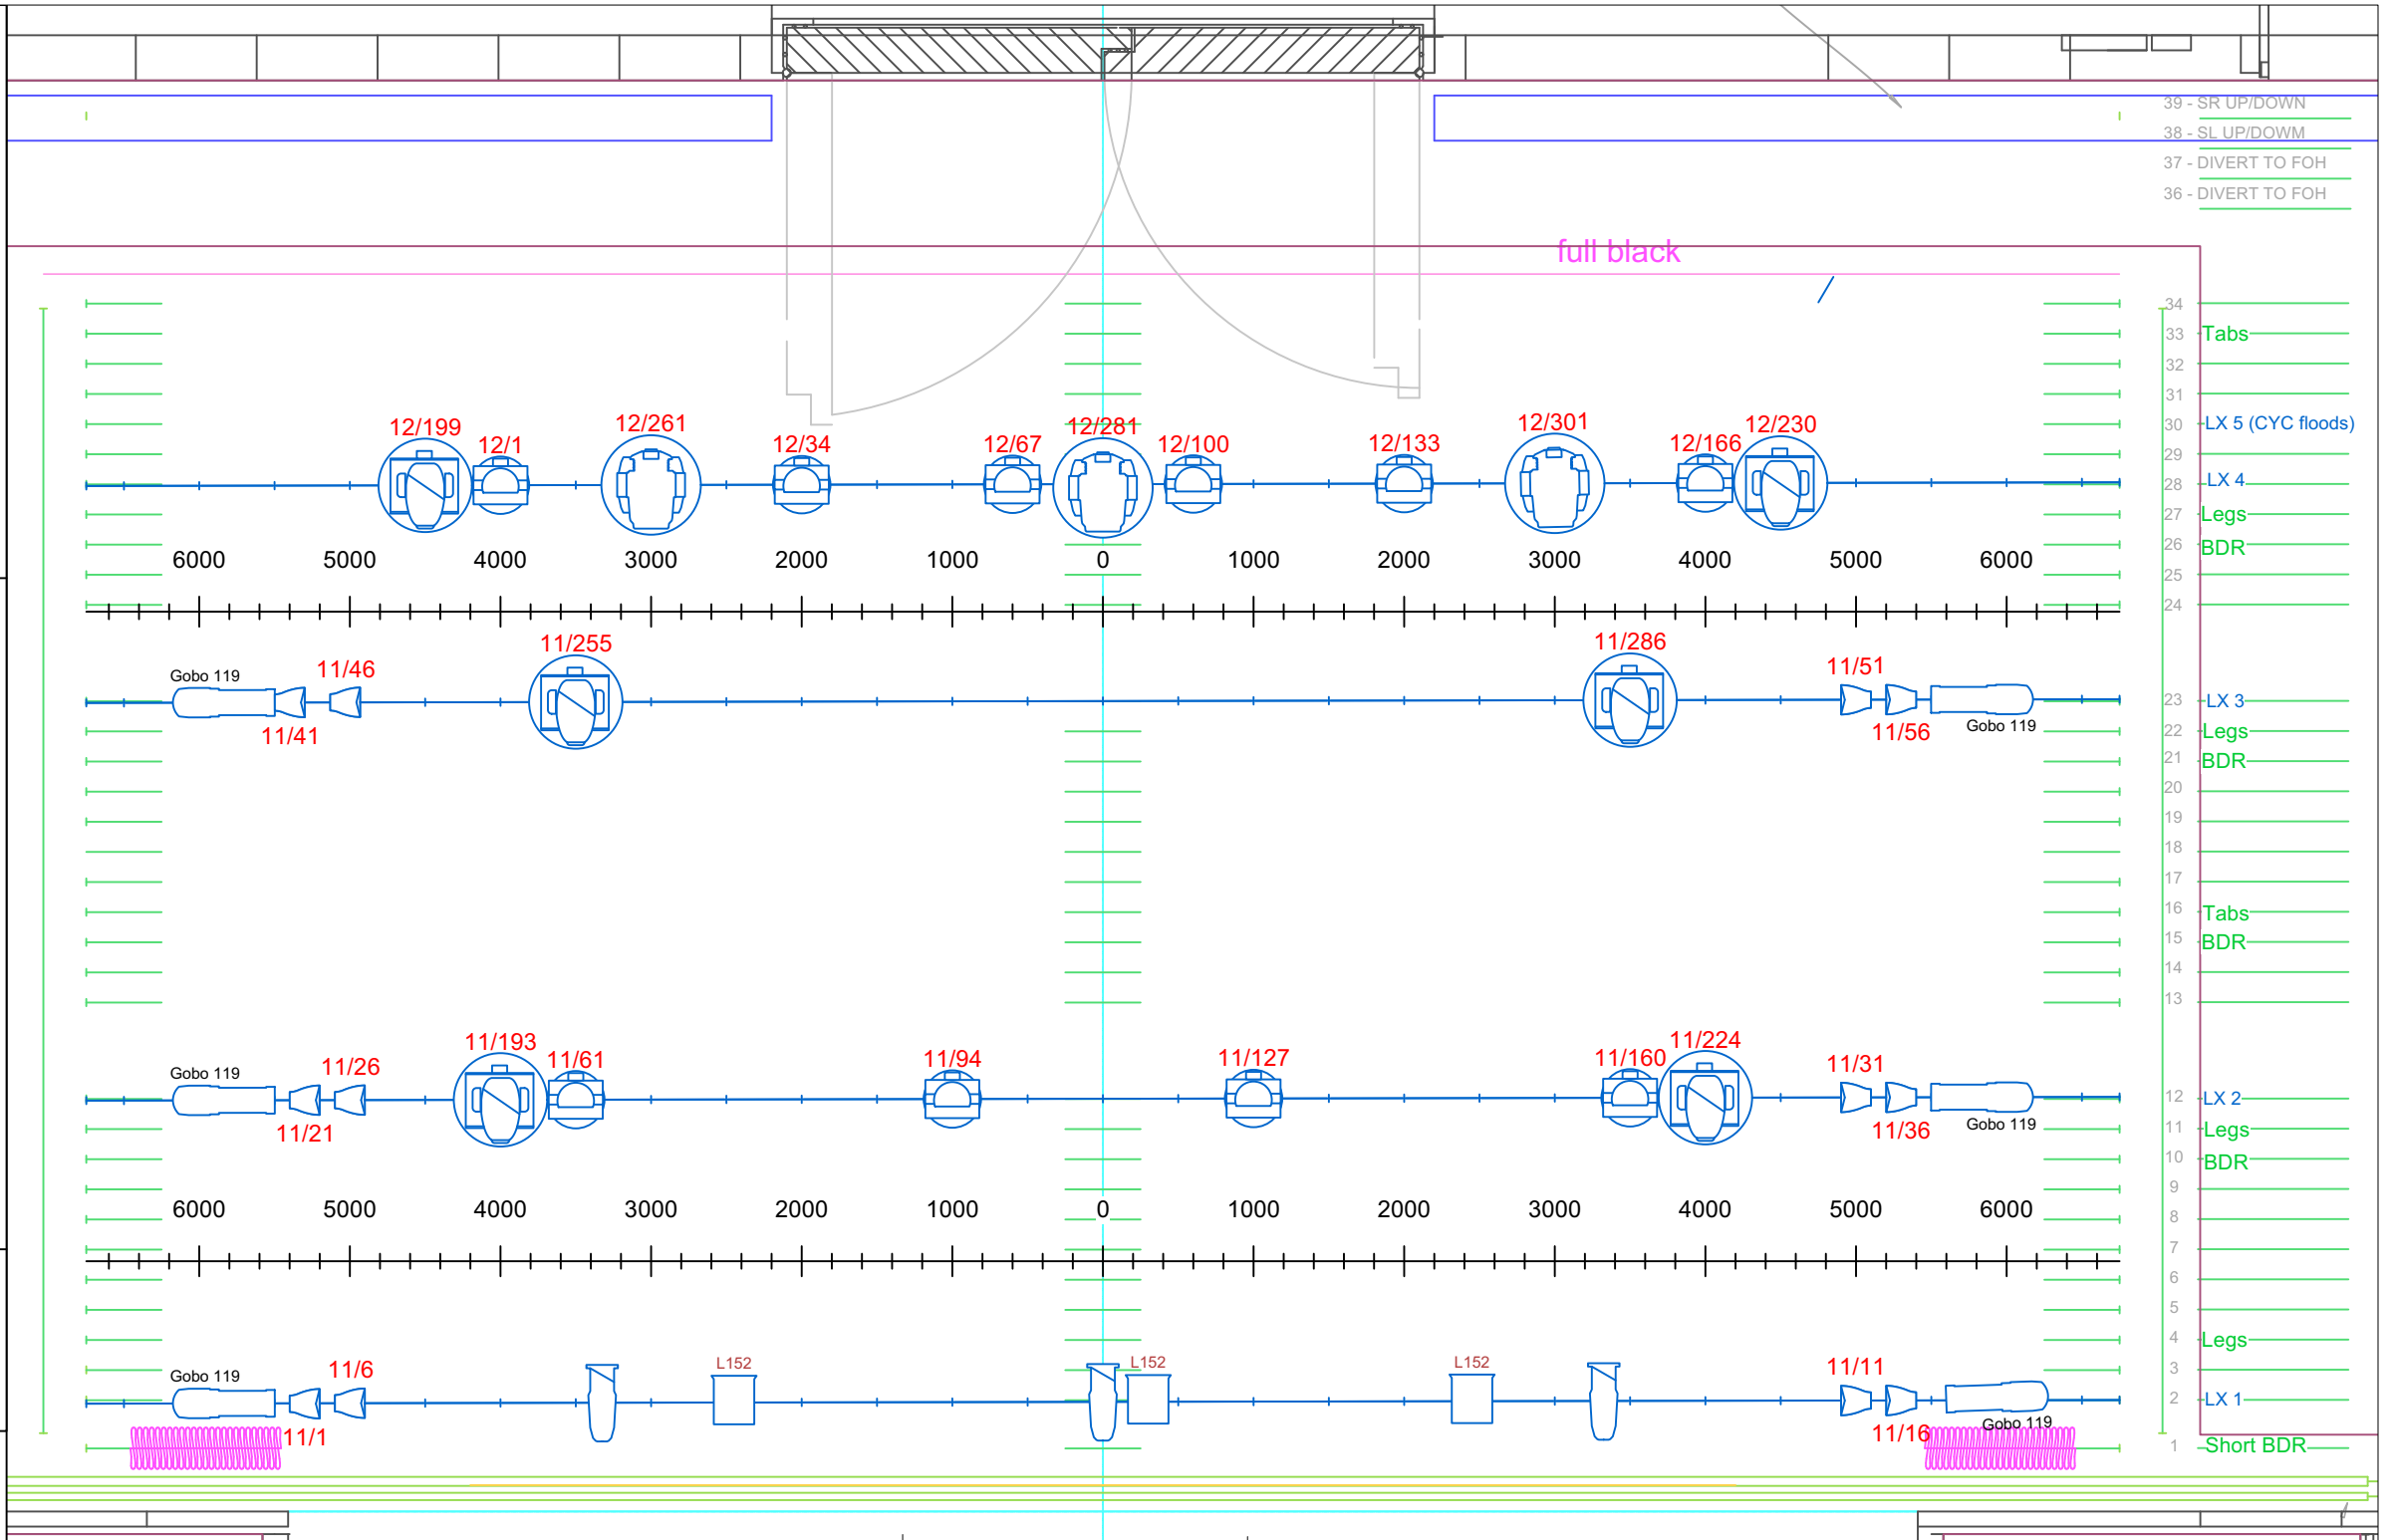

# Symbol Key

## Generics

-  Strand Cantata F 3
-  Selecon SPX 15-35deg 6
-  Strand SL 15/32 Zoom 3

## intelligent fixtures

-  Chauvet Rogue R2 Wash 10
-  ETC ColorSource PAR Wide Oval 12
-  Martin MAC 700 Profile 6
-  Martin MAC TW1 3

Color	Size	Count
 L152	185mm	3
Gobo R119		

Unit	manufacturer	model	mode
LED battery uplighters R2	chauvet	freedom flex H4 IP	12ch
LED cyc flood	chauvet	rogue R2 wash	33ch
LED ETC par (quays)	ETC Fixtures	colorsource Cyc	5ch
LED ETC par (studio)	ETC Fixtures	colorsource PAR DB	5ch
lustrs (lyric)	ETC Fixtures	colorsource PAR	5ch
lustrs (Quays /studio)	ETC Fixtures	S4 LED S2 Tungs	HSIC StrFan+7
700s	Martin	S4 LED S2 Lustr	HSIC StrFan+7
TW1s	Martin	Mac 700 profile	extended
sunnstrip	showtec	TW1 80V	extended
unique hazer	look solutions	sunstrip active	10ch or 10ch MC
VL	varilite	unique 2 or 2.1	unique 2 or 2.1
		VL1000	TSD+external dimmer)