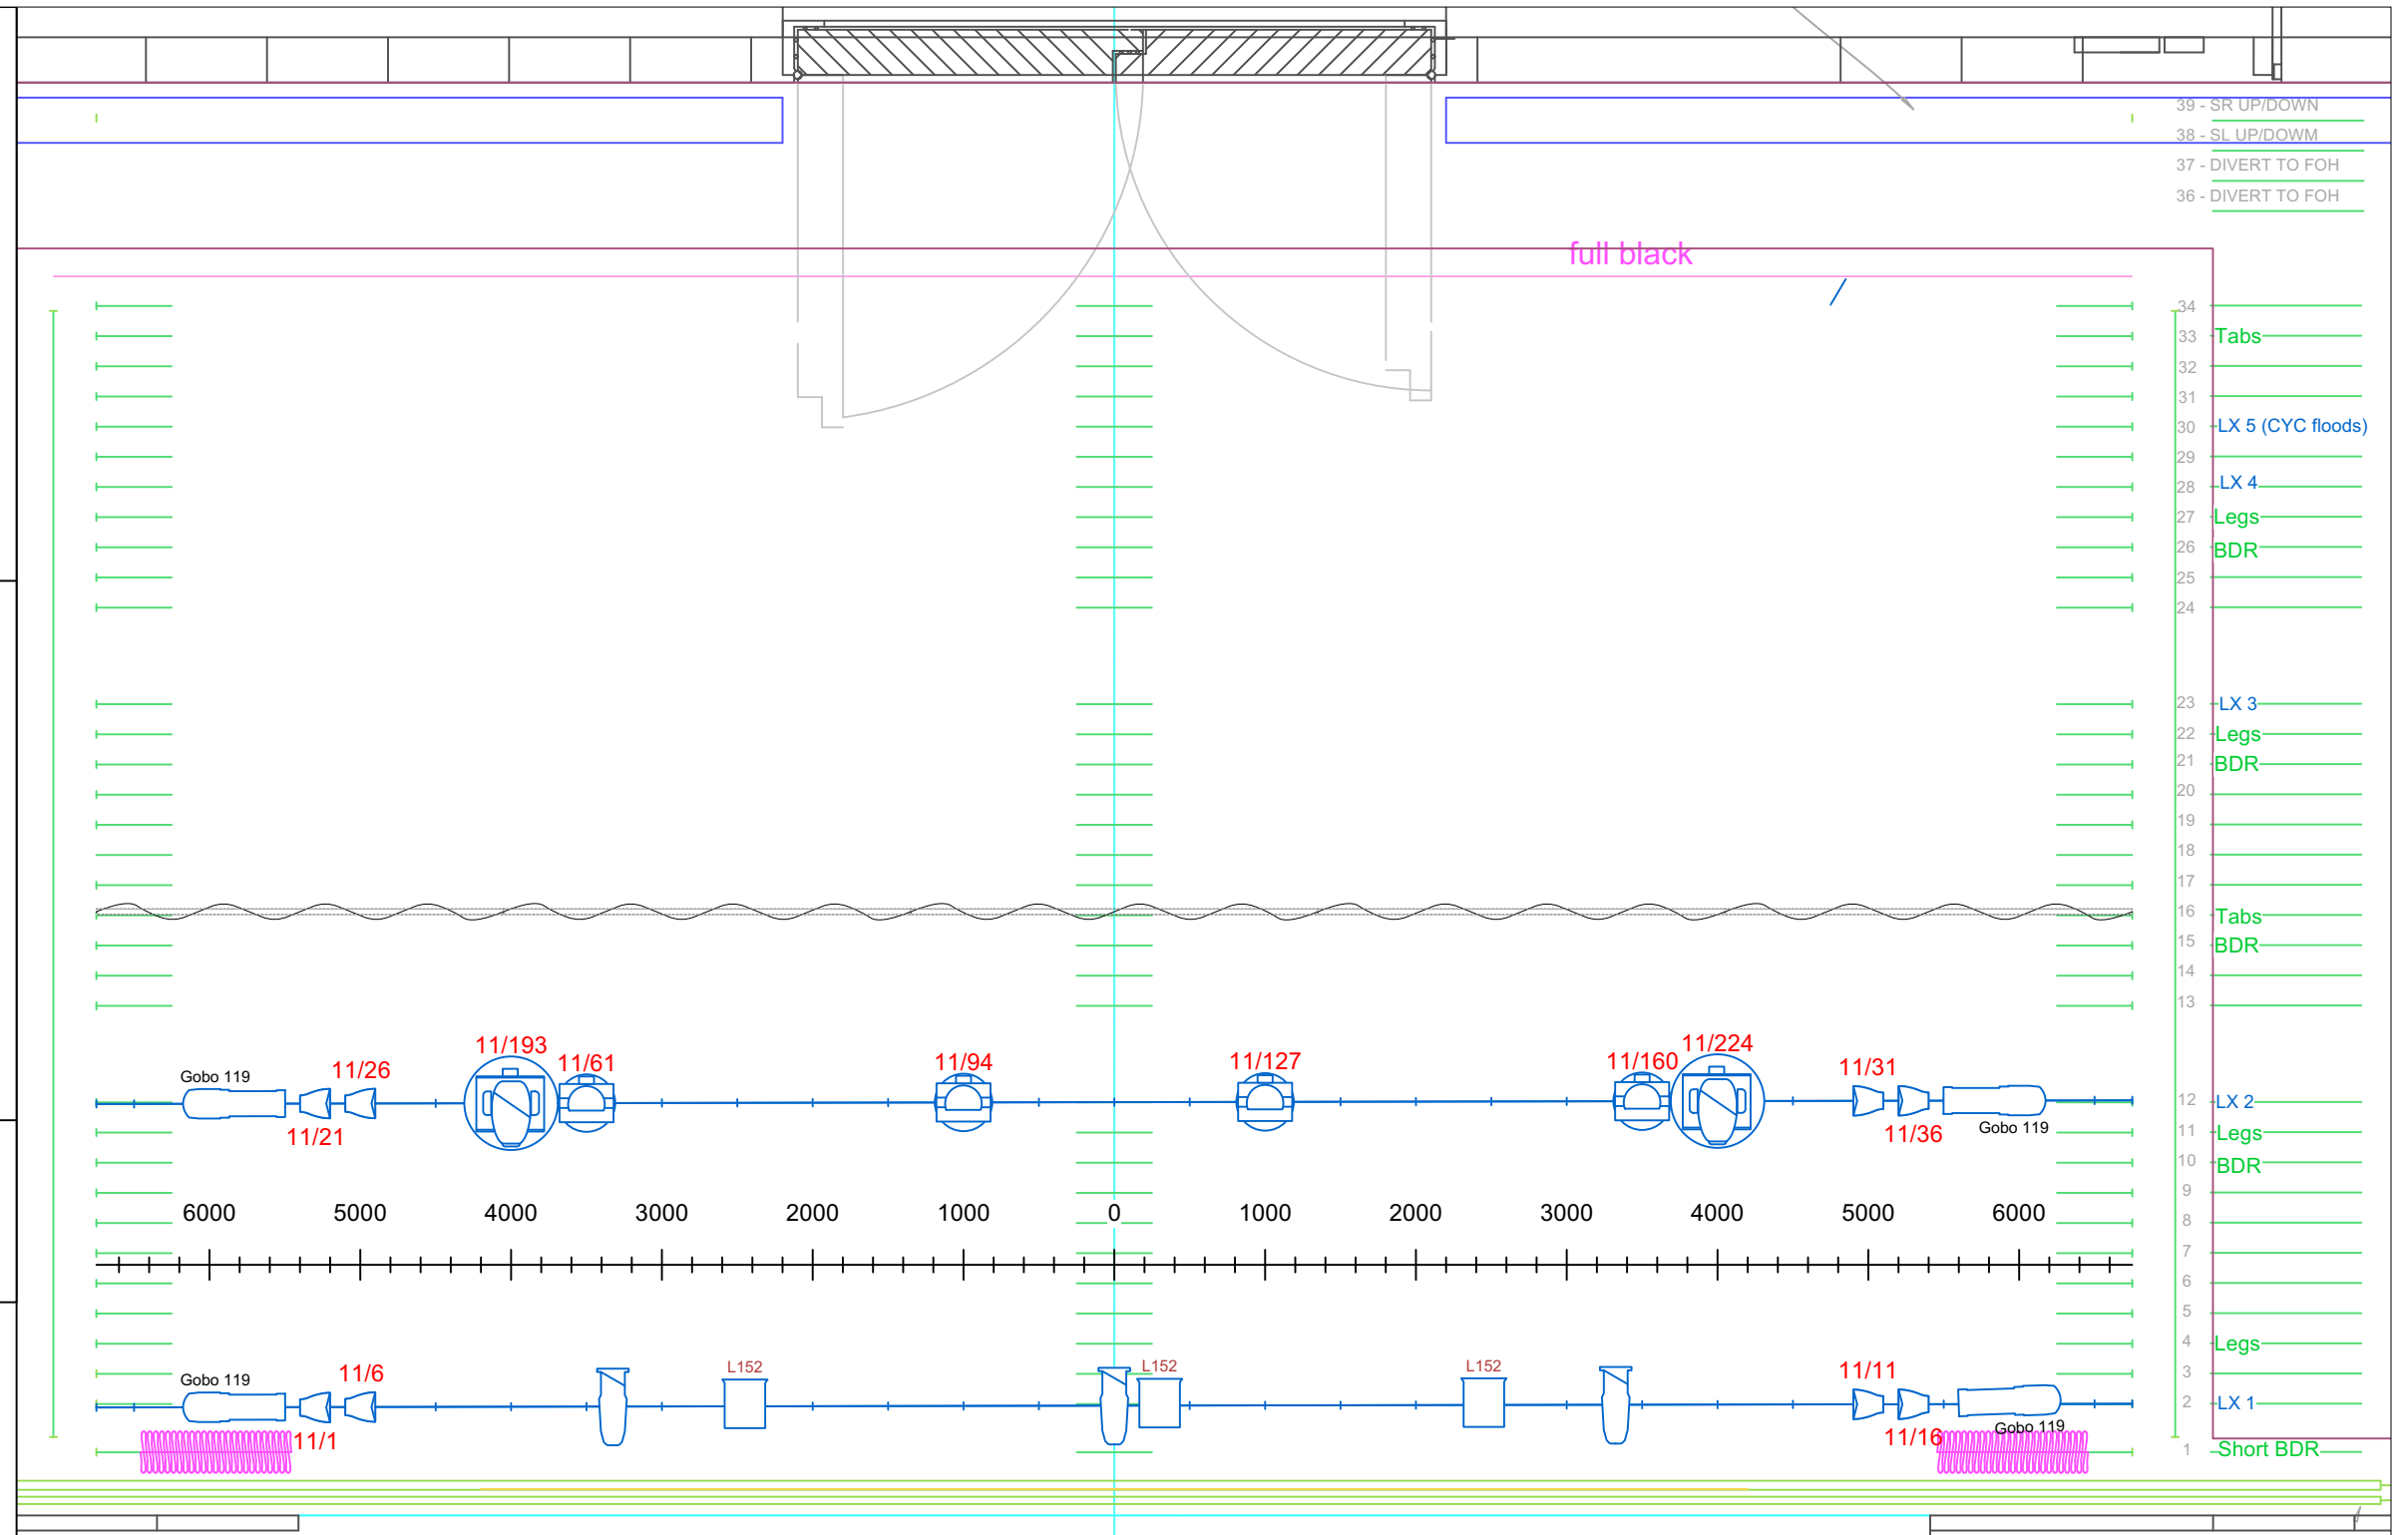

Symbol Key

Generics

-  Strand Cantata F 3
-  Selecon SPX 15-35deg 4
-  Strand SL 15/32 Zoom 3

intelligent fixtures

-  Chauvet Rogue R2 Wash 4
-  ETC ColorSource PAR Wide Oval 8
-  Martin MAC 700 Profile 2

Color	Size	Count
 L152	185mm	3
	Gobo R119	

Unit	manufacturer	model	mode
LED battery uplighters R2	chauvet	freedom flex H4 IP	12ch
LED cyc flood	chauvet	rogue R2 wash	33ch
LED ETC par (quays)	ETC Fixtures	colorsource Cyc	5ch
LED ETC par (studio)	ETC Fixtures	colorsource PAR DB	5ch
lustrs (lyric)	ETC Fixtures	colorsource PAR	5ch
lustrs (Quays /studio)	ETC Fixtures	S4 LED S2 Tungs	HSIC StrFan+7
700s	Martin	S4 LED S2 Lustr	HSIC StrFan+7
TW1s	Martin	Mac 700 profile	extended
sunnstrip	showtec	TW1 80V	extended
unique hazer	look solutions	sunstrip active	10ch or 10ch MC
VL	varilite	unique 2 or 2.1	unique 2 or 2.1
		VL1000	TSD+external dimmer)

NON dims

Show	<h1>Quays Rock & Roll</h1>	
Date	<h2>13/07/2022</h2>	 <h1>THE LOWRY</h1>
1:50	Quays 2 bar Comedy.vwx	