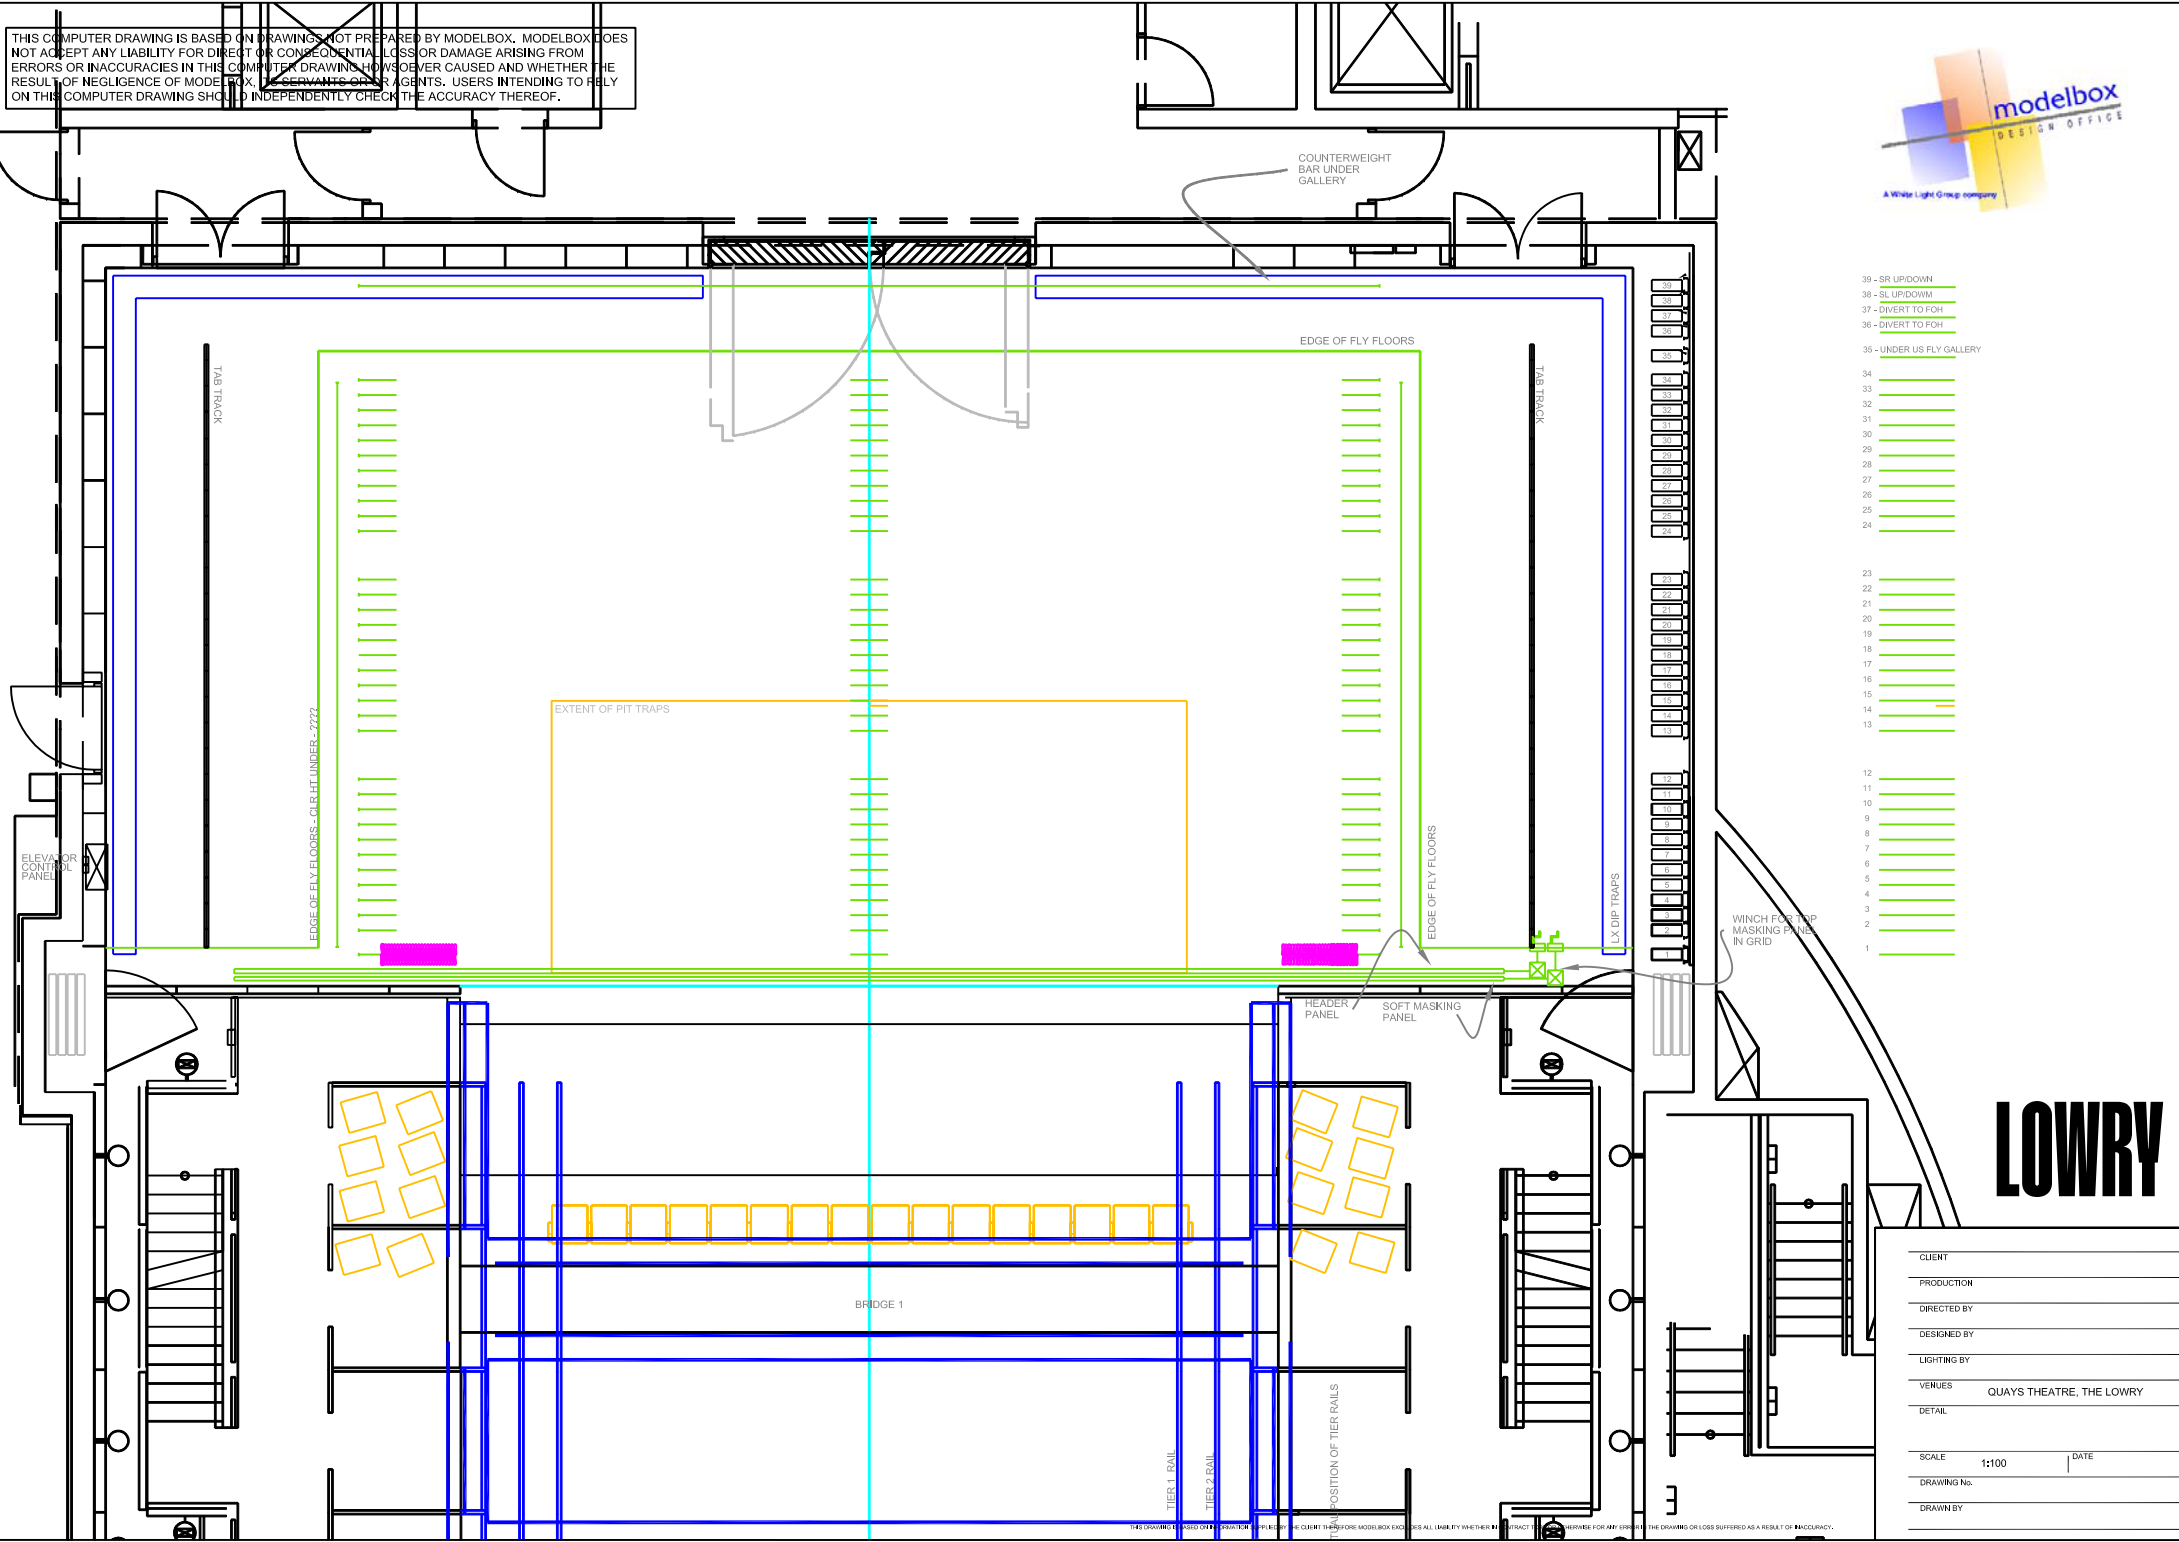

THIS COMPUTER DRAWING IS BASED ON DRAWINGS NOT PREPARED BY MODELBOX. MODELBOX DOES NOT ACCEPT ANY LIABILITY FOR DIRECT OR CONSEQUENTIAL LOSS OR DAMAGE ARISING FROM ERRORS OR INACCURACIES IN THIS COMPUTER DRAWING, HOWEVER CAUSED AND WHETHER THE RESULT OF NEGLIGENCE OF MODELBOX, ITS SERVANTS OR AGENTS. USERS INTENDING TO RELY ON THIS COMPUTER DRAWING SHOULD INDEPENDENTLY CHECK THE ACCURACY THEREOF.

- 39 - SR UP/DOWN
- 38 - SL UP/DOWN
- 37 - DIVERT TO FOH
- 36 - DIVERT TO FOH
- 35 - UNDER US FLY GALLERY
- 34
- 33
- 32
- 31
- 30
- 29
- 28
- 27
- 26
- 25
- 24
- 23
- 22
- 21
- 20
- 19
- 18
- 17
- 16
- 15
- 14
- 13
- 12
- 11
- 10
- 9
- 8
- 7
- 6
- 5
- 4
- 3
- 2
- 1

LOWRY

CLIENT	
PRODUCTION	
DIRECTED BY	
DESIGNED BY	
LIGHTING BY	
VENUES	QUAYS THEATRE, THE LOWRY
DETAIL	
SCALE	1:100
DATE	
DRAWING No.	
DRAWN BY