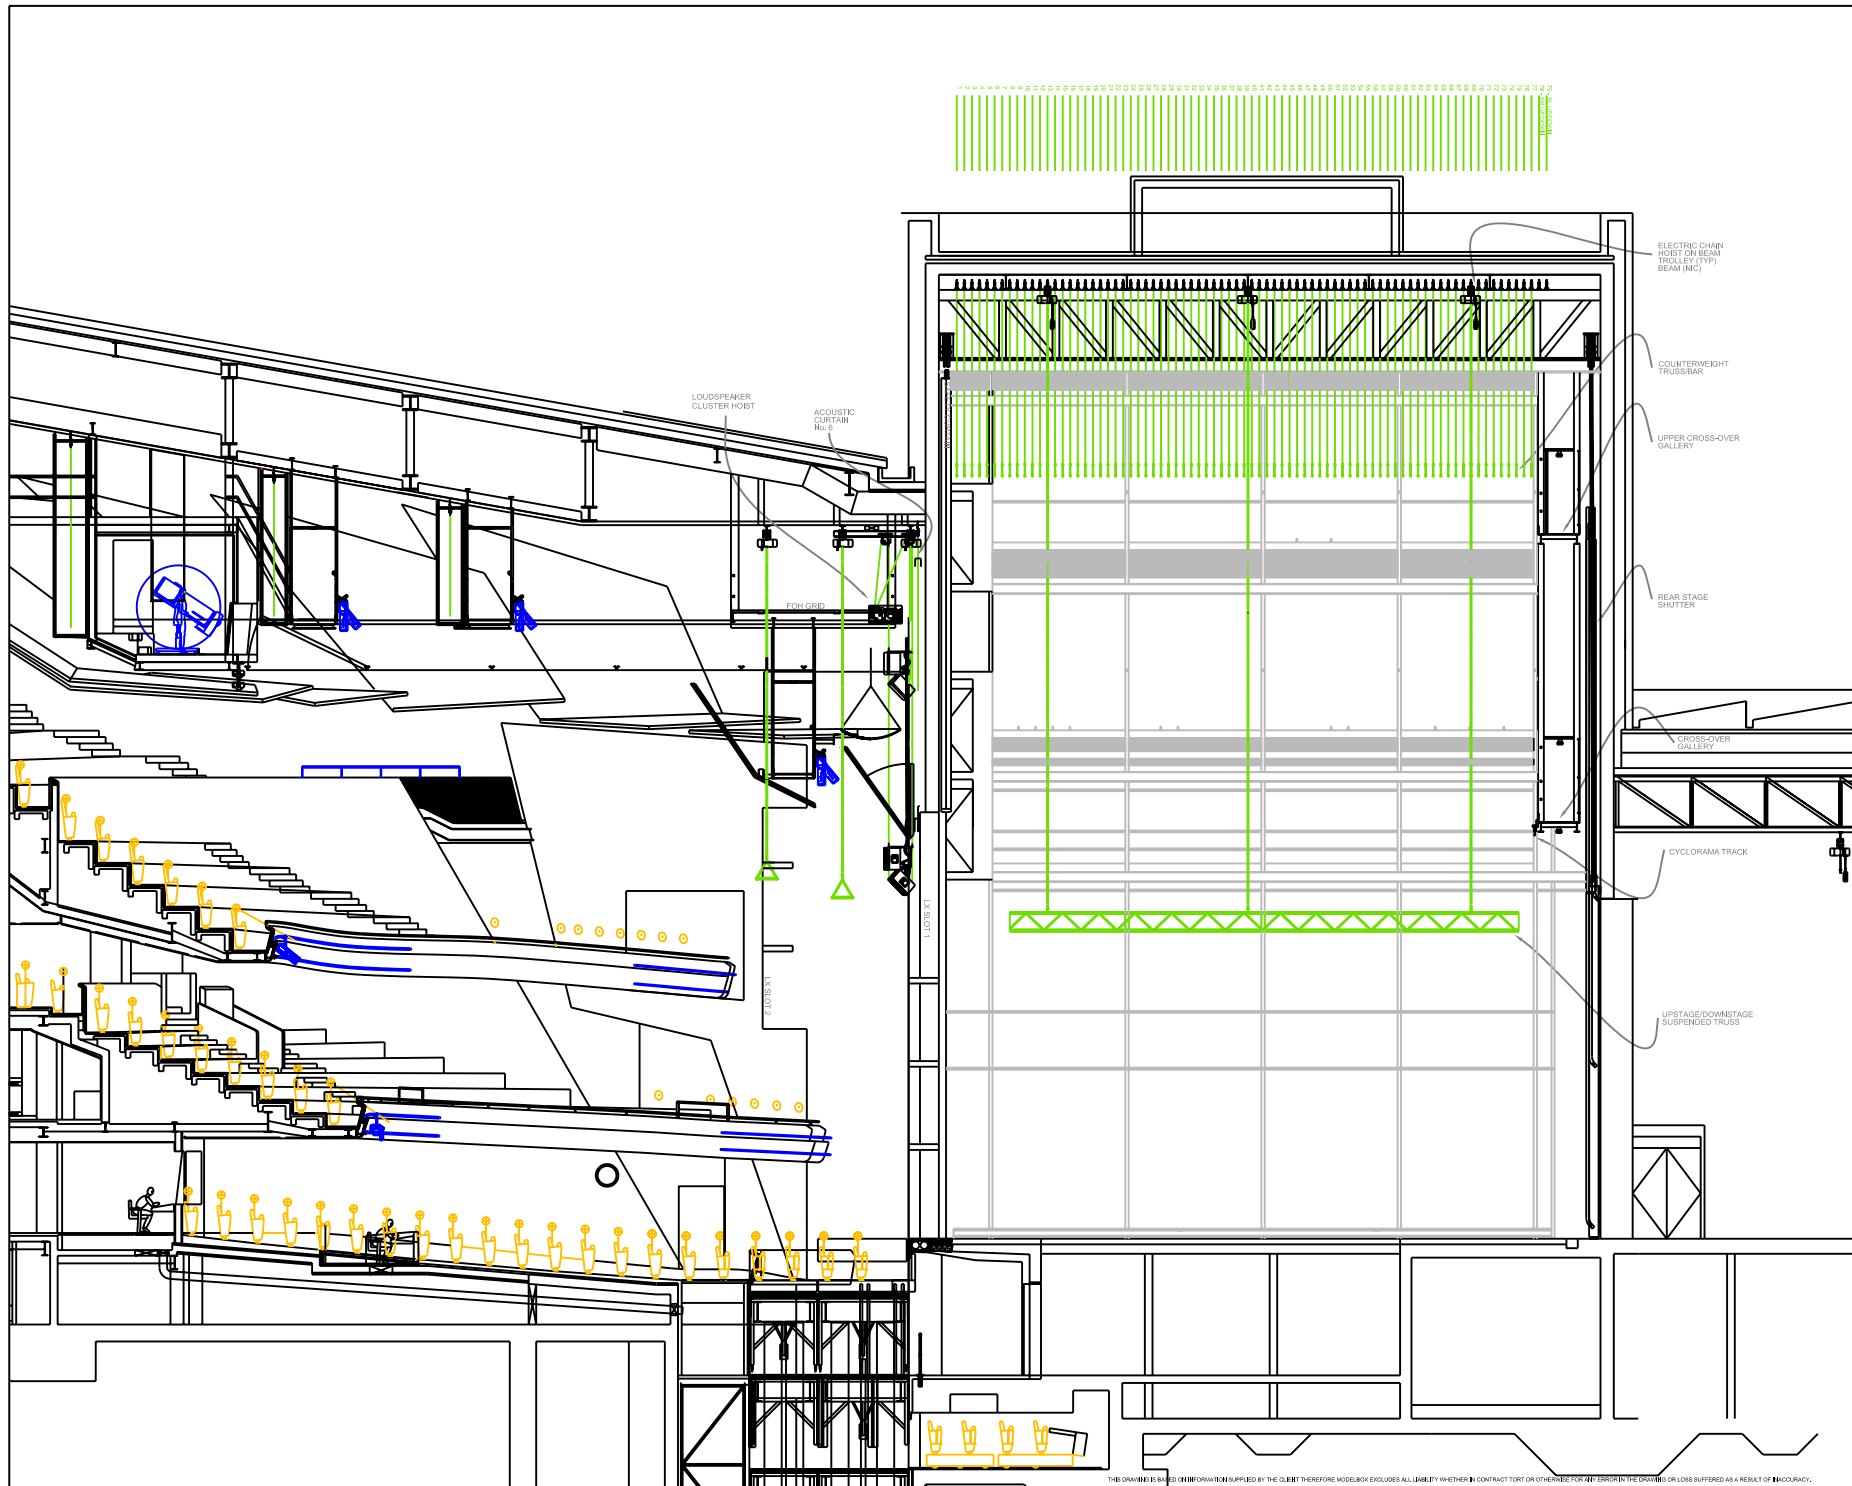

LOWRY

The Lowry

Pier 8
Salford Quays
Manchester
M5 2AZ

Administration
Telephone
0161 876 2020
Facsimile
0161 876 2021

Email
info@thelowry.com

Bookings and Information
Telephone
0161 876 2000

Facsimile
0161 876 2001
Minicom
0161 876 2002

Web site
www.thelowry.com

CLIENT	
PRODUCTION	
DIRECTED BY	
DESIGNED BY	
LIGHTING BY	
VENUES	LYRIC THEATRE, THE LOWRY
DETAIL	

SCALE	1:200	DATE	
DRAWING No.			
DRAWN BY